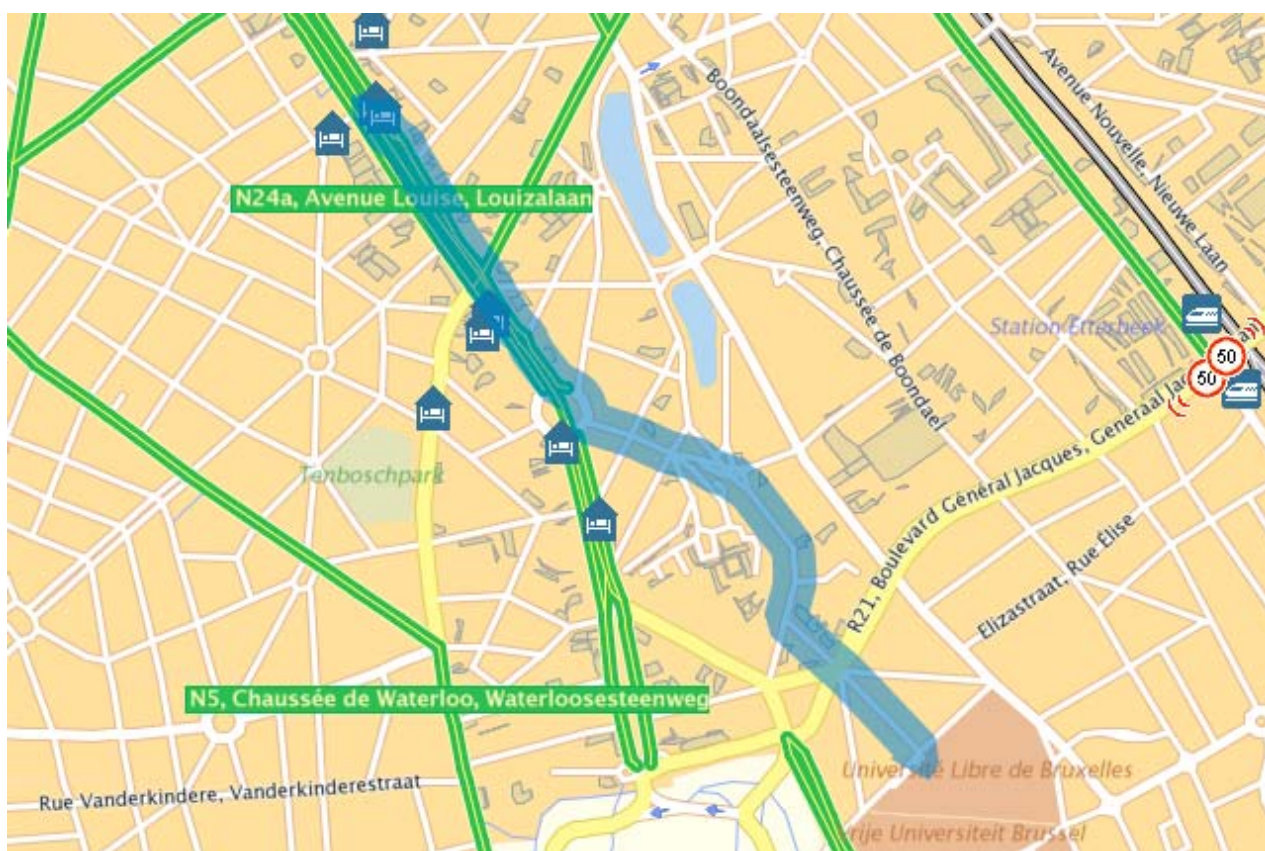

Your Route

Waypoints	Distance	Time
1050 Brussels, Avenue Louise 212		
1050 Elsene, Avenue Jeanne 44	1.83 km	18 min

Map cutout

Nr.	Description	City	Distance Time
01 	You start at Louizalaan, Avenue Louise (N24A) in Brussel and head towards Louizalaan, Avenue Louise for 690 m.	Brussel	694 m 7 min
02 	Leave Louizalaan, Avenue Louise (N24A) and head straightforward onto Louizalaan, Avenue Louise. Stay on for 80 m.	Brussel	778 m 8 min
03 	Leave Louizalaan, Avenue Louise and turn left into Munsterstraat, Rue du Monastère. Stay on for 180 m.	Brussel	958 m 9 min